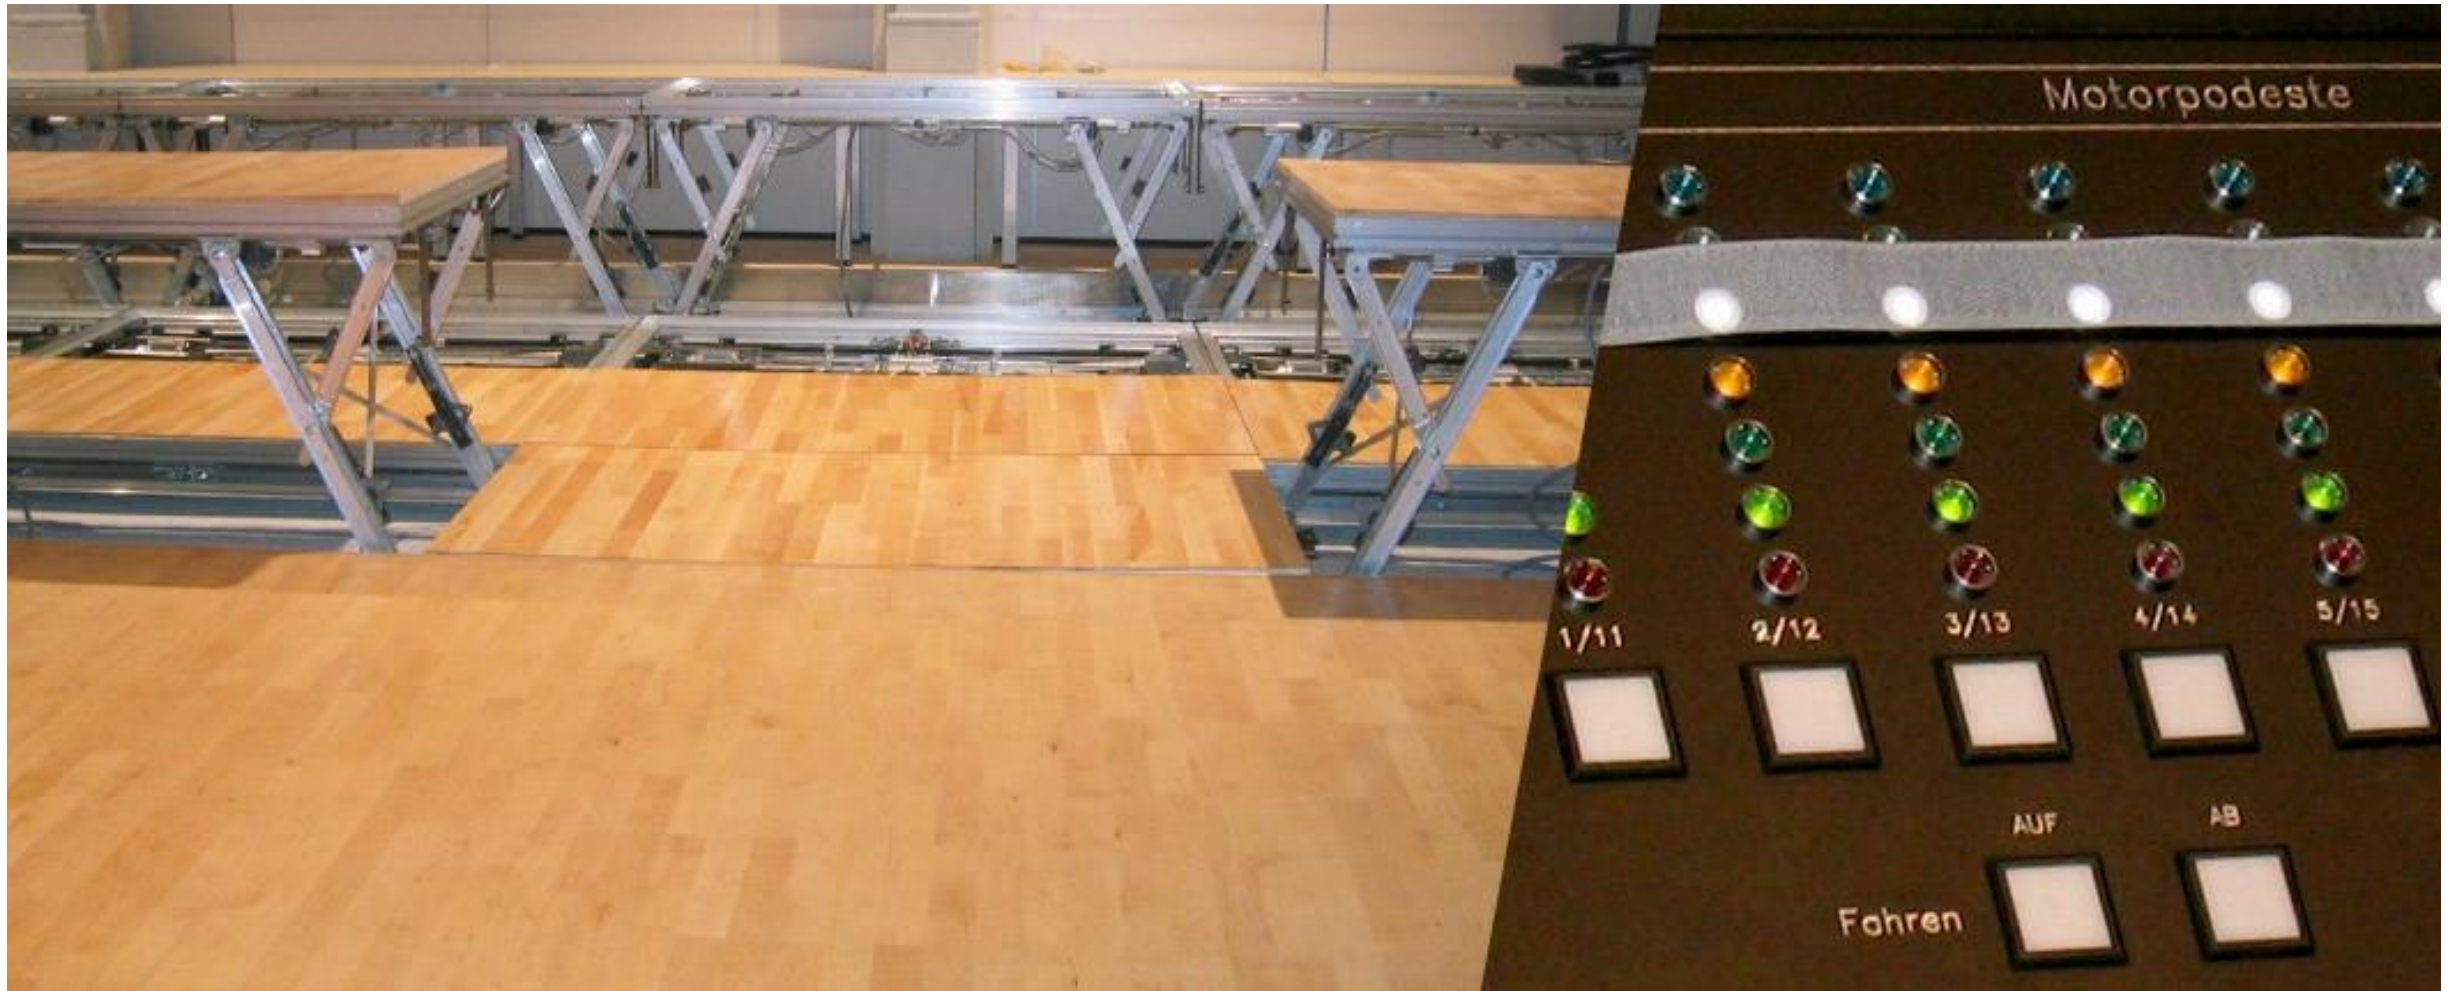

BJERRING

A thick, red, brushstroke-style underline that starts under the 'E' and extends to the right, ending under the 'G'. It has a slightly irregular, hand-painted appearance.

SunSwim[®] Alu-Top BJERRING

SunSwim Elektrisk Hæve/Sænke Scene

SunSwim[®] Alu-Top

BJERRING

Elektrisk/Sænke Scene Teknisk beskrivelse.

Type: Platform af saksetype

MotorLiftStandardstørrelse: 2 x 1 m (specielle størrelser tilgængelige)